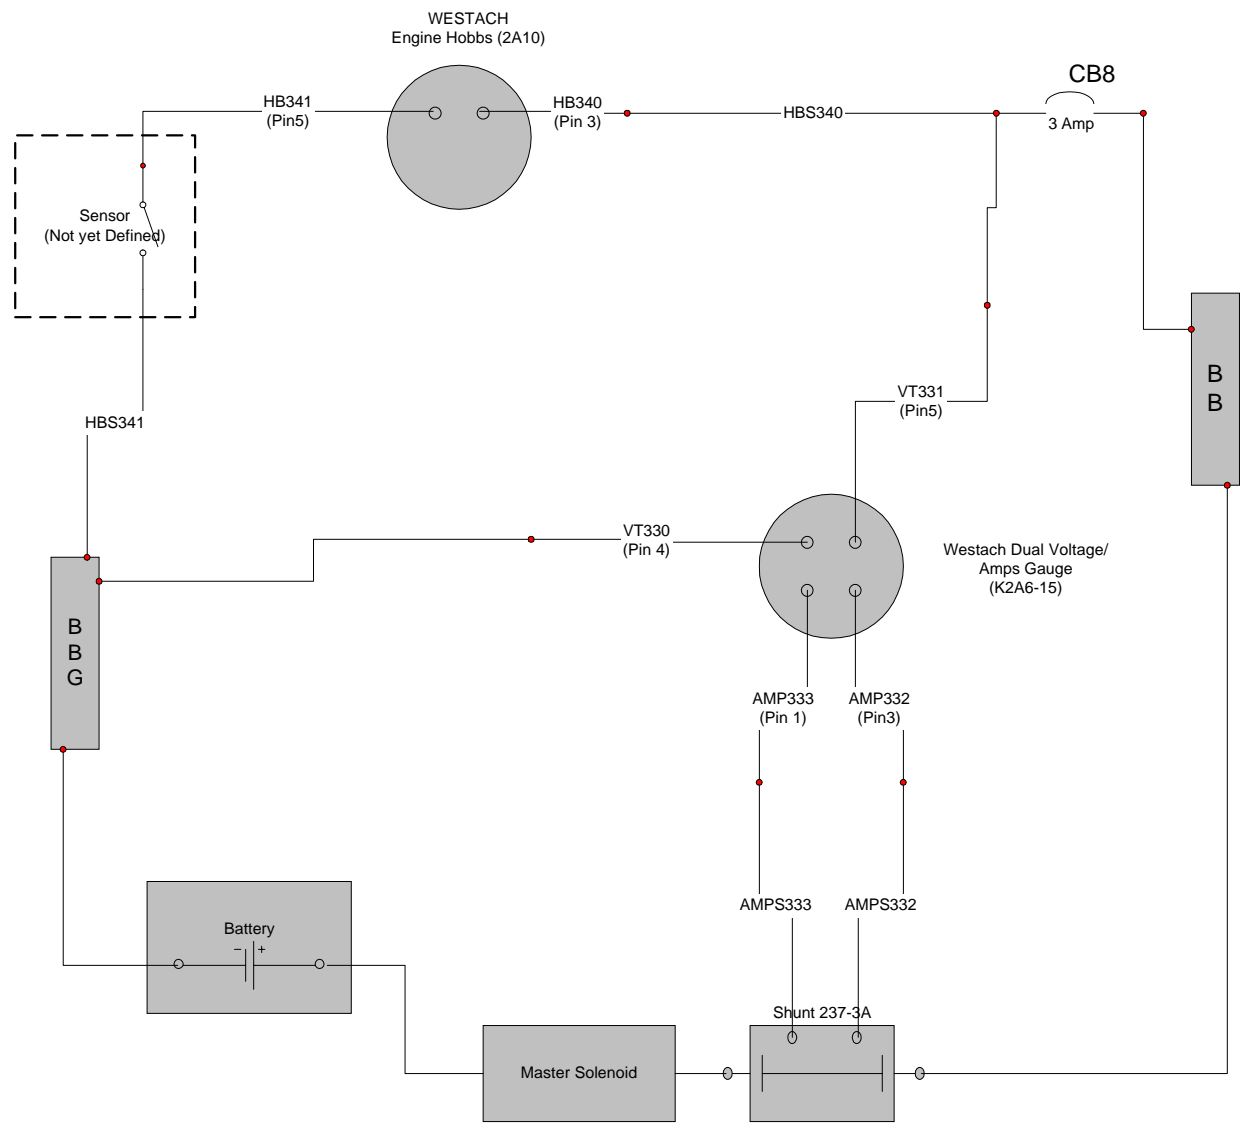

WESTACH
Dual Voltage /
Current
Hobbs Meter)

VT 330	Red	WESTACH Volts + (Terminal 4)
VT 331	Green	WESTACH Volts - (Terminal 5)
AMP 332	White	WESTACH Amps Terminal 3
AMP 333	Black	WESTACH Amps Terminal 1
AMPS 332	White	Amps Shunt 3 (Probe)
AMPS 333	Black	Amps Shunt 1 (Probe)
HB 340	Red	WESTACH Hobbs Supply Terminal 3
HB 341	Black	WESTACH Hobbs Ground Terminal 5
HBS 340	White/Black	Hobbs Power in
HBS 341	White/Red	Hobbs Ground data In (Probe)