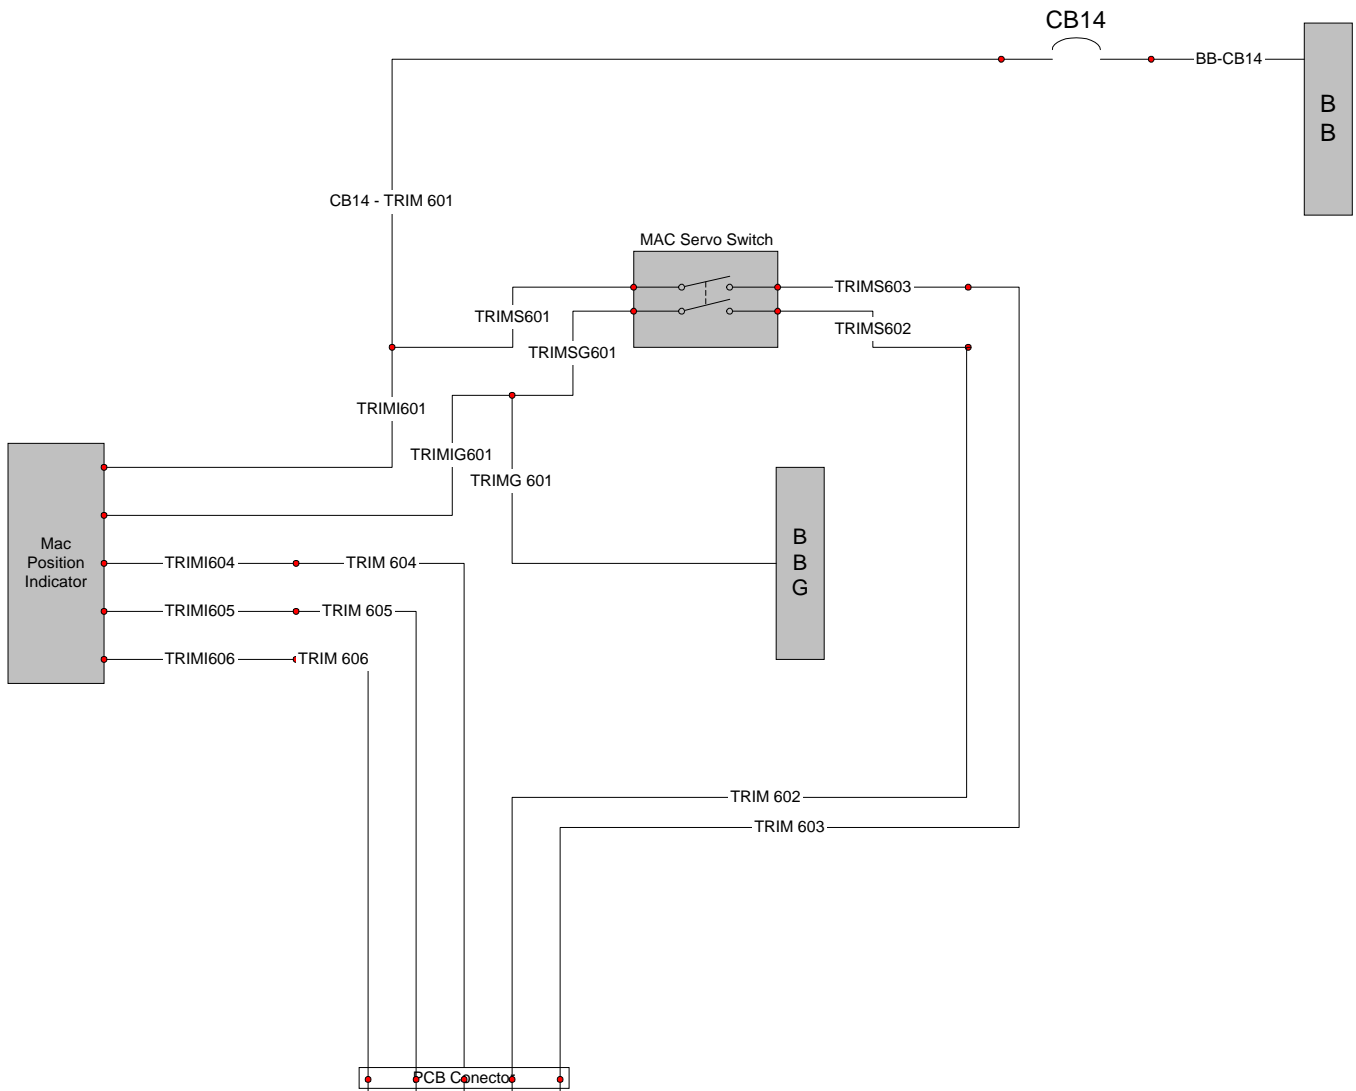

# TRI-KIS - GOKMA

## Elevator Trim

CB14 - TRIM 601	White/Red	Power supply from CB14 to Mac Servo
TRIMG 601	White/Black	Common Ground for Mac Servo
TRIM 602	White	Mac Servo Elevator Trim down
TRIM 603	White	Mac Servo Elevator Trim up
TRIM 604	Blue / White	Mac Servo Elevator Trim 1
TRIM 605	Red / White	Mac Servo Elevator Trim 2
TRIM 606	Green / Wh	Mac Servo Elevator Trim 3
TRIMS 601	Red	Elevator switch Power
TRIMSG 601	Black	Elevator switch ground
TRIMS 602	White	Elevator Switch Trim down
TRIMS 603	White	Elevator Switch Trim up
TRIMI 601	Red	Elevator position Indicator Power in
TRIMG 601	Black	Elevator position Indicator Ground
TRIMI 604	Blue / White	Elevator position Indicator data 1
TRIMI 605	Red / White	Elevator position Indicator data 2
TRIMI 606	Green / Wh	Elevator position Indicator data 3