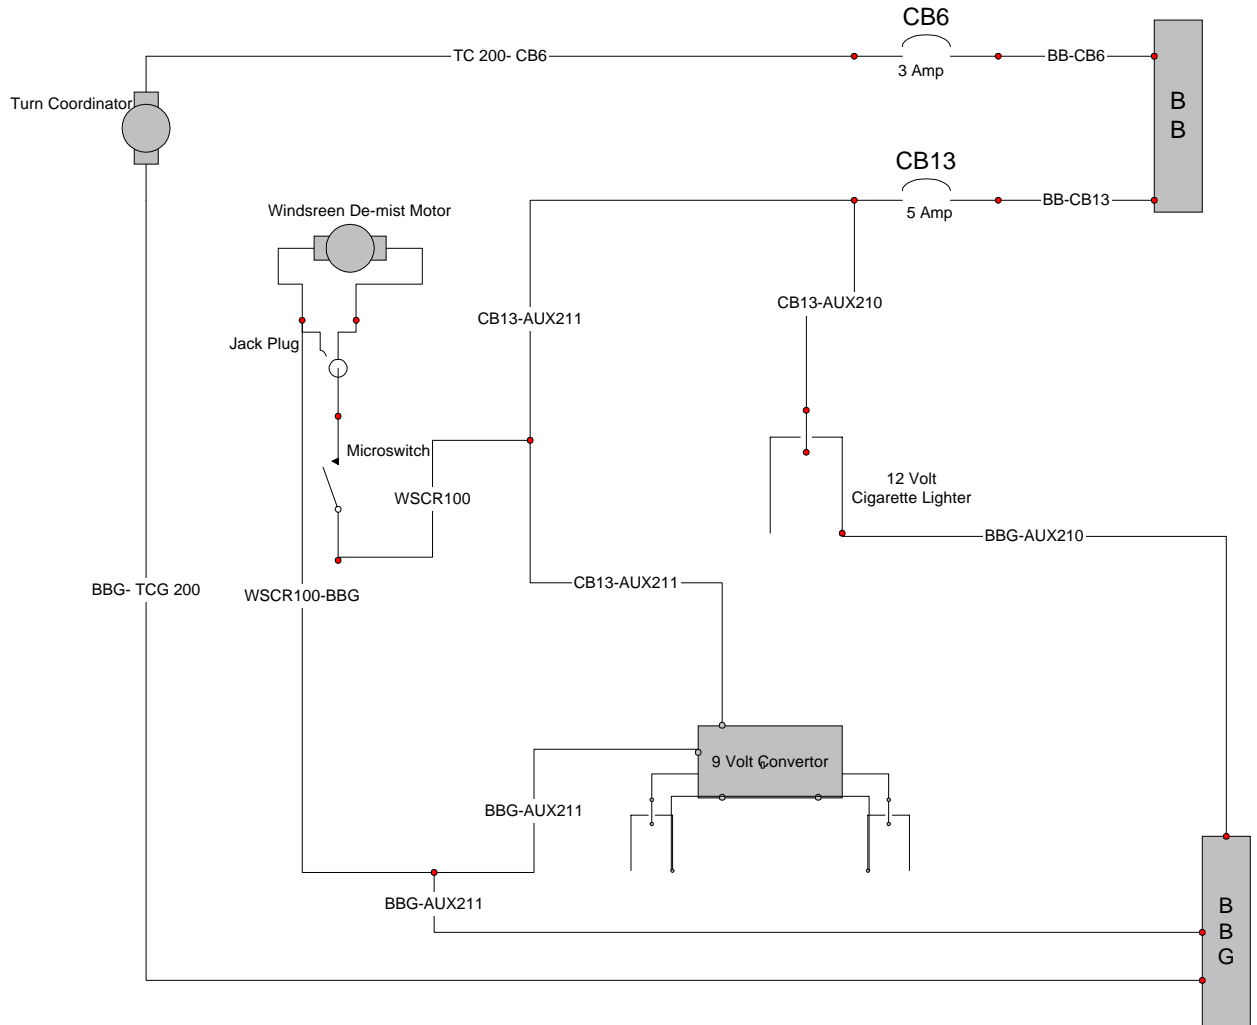

TRI-KIS -
GOKMA
Auxiliary Power,
Windscreen
Demist, &
Turn -Coord

BB-CB6	White/Red	Power supply to CB6 (Turn Coordinator)
TC 200- CB6	White/Red	Turn Co-ord Terminal A 12VDC
BBG- TCG 200	White /Black	Turn Co-ordTerminal B (Ground)
WSCR100	Black	Windscreen blower fan +ve
WSCR100-BBG	Black	Windscreen blower fan -ve
BB-CB13	White/Red	Power supply to CB13 (Auxillary Power)
CB13- AUX 210	White /Red	Auxillary power (12v- ciggy lighter)
BBG - AUX G 210	White/Black	Auxillary power (12V- ciggy lighter) Ground
CB13- AUX 211	White /Red	Auxillary power (9v- headset) Power
BBG - AUX G 211	White/Black	Auxillary power (9v-headset) Ground